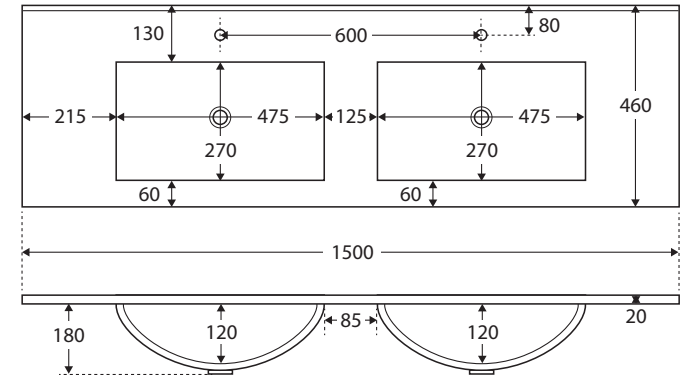

## DOUBLE BOWL POLY-MARBLE BASIN-TOP 1500MM

### Features

- 20 mm thick poly-marble
- Gloss white finish
- Requires 40 mm waste, no overflow (not included)

While we aim to ensure specifications are correct at the time of publication, Fienza reserves the right to make modifications without prior notice. Physical colour may vary from image shown. All measurements are shown in millimetres. For ceramic products, please allow +/- 10 mm tolerance for manufacturing variance. Always use physical product measurements for mark-ups and roughing-in as the technical drawing may differ from actual product received.